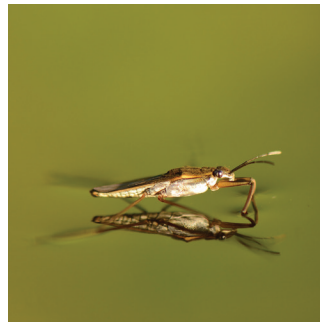

Spot it! Ponds

Ben Andrew

Frog

Ben Andrew

Toad

David Kjaer (rspb-images.com)

Newt

Roger Tidman (rspb-images.com)

Water boatman

John Barber (fotolia.com)

Pond snail

Andy Hay (rspb-images.com)

Dragonfly

Richard Revels (rspb-images.com)

Damselfly

Ben Andrew (rspb-images.com)

Pond skater

Neil Phillips (Alamy)

Hoglouse

Ray Kennedy (rspb-images.com)

Stickleback

Laurie Campbell (rspb-images.com)

Water lilies

Sue Kennedy (rspb-images.com)